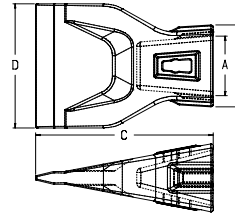

**Hensley Style 290, 330, 370**

Part #	Style	Weight lbs	A	B	C	D	E	Pin
H-127290		21.40	1.36	7.45	3.75	N/A	N/A	290 Series Pin
H-158290		22.20	1.55	8.07	3.64	N/A	N/A	290 Series Pin
H-158330		35.40	1.62	8.06	4.25	N/A	N/A	290 Series Pin
H-937330		33.50	1.81	8.30	4.24	N/A	N/A	290 Series Pin
H-937370		40.30	1.83	9.91	4.57	N/A	N/A	290 Series Pin

**Standard**

**Wide**

**Hensley Style 290, 330, 370**

Part #	Style	Weight lbs	A	B	C	D	E	Pin
AD-290	Standard	7.54	2.85	3.96	8.03	3.22	N/A	290 Series Pin
AD-290F	Wide	13.00	2.85	3.96	8.03	6.22	N/A	290 Series Pin
AD-330	Standard	11.98	3.48	4.77	9.25	3.66	N/A	290 Series Pin
AD-330F	Wide	17.30	3.48	4.77	9.66	7.25	N/A	290 Series Pin
AD-370	Standard	16.80	3.75	5.13	10.18	4.09	N/A	290 Series Pin
AD-370F	Wide	22.00	3.75	5.13	10.18	8.00	N/A	290 Series Pin