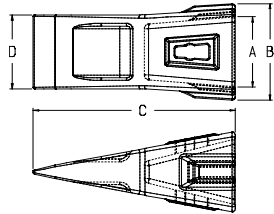

**Hensley Style 290, 330, 370**

Part #	Style	Weight lbs	A	B	C	D	E	Pin
H-127290		21.40	1.36	7.45	3.75	N/A	N/A	290 Series Pin
H-158290		22.20	1.55	8.07	3.64	N/A	N/A	290 Series Pin
H-158330		35.40	1.62	8.06	4.25	N/A	N/A	290 Series Pin
H-937330		33.50	1.81	8.30	4.24	N/A	N/A	290 Series Pin
H-937370		40.30	1.83	9.91	4.57	N/A	N/A	290 Series Pin

**Standard**

**Wide**

**Hensley Style 290, 330, 370**

Part #	Style	Weight lbs	A	B	C	D	E	Pin
AD-290	Standard	7.54	2.85	3.96	8.03	3.22	N/A	290 Series Pin
AD-290F	Wide	13.00	2.85	3.96	8.03	6.22	N/A	290 Series Pin
AD-330	Standard	11.98	3.48	4.77	9.25	3.66	N/A	290 Series Pin
AD-330F	Wide	17.30	3.48	4.77	9.66	7.25	N/A	290 Series Pin
AD-370	Standard	16.80	3.75	5.13	10.18	4.09	N/A	290 Series Pin
AD-370F	Wide	22.00	3.75	5.13	10.18	8.00	N/A	290 Series Pin