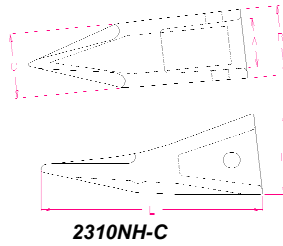

New Holland Style

Part #	Style	Weight lbs	A	B	C	D	E	Pin
10023NH-C		3.90	2.12	2.42	1.37	7.09	N/A	NH Series Pin

New Holland Style

Part #	Style	Weight lbs	A	B	C	D	E	Pin
2300NH-C		3.00	1.59	2.25	2.00	2.63	6.16	NH Series Pin
2310NH-C		3.20	1.59	2.25	2.12	2.63	6.67	NH Series Pin
2320NH-C		3.80	1.59	2.25	3.00	2.49	6.79	NH Series Pin

New Holland Style Pins and Retainers

8E6209	Retainer	OD - .75, ID - .41, Thickness - .28						
8E6208	Pin	2.32" Long x .43" OD						

P.O. Box 673
 Findlay, Ohio 45839
 800 628 2715
 Fax 419 427 0874