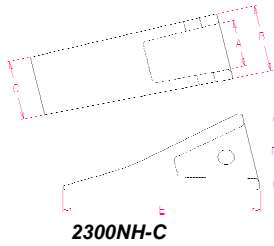

New Holland Style

Part #	Style	Weight lbs	A	B	C	D	E	Pin
10023NH-C		3.90	2.12	2.42	1.37	7.09	N/A	NH Series Pin

New Holland Style

Part #	Style	Weight lbs	A	B	C	D	E	Pin
2300NH-C		3.00	1.59	2.25	2.00	2.63	6.16	NH Series Pin
2310NH-C		3.20	1.59	2.25	2.12	2.63	6.67	NH Series Pin
2320NH-C		3.80	1.59	2.25	3.00	2.49	6.79	NH Series Pin

New Holland Style Pins and Retainers

8E6209	Retainer	OD - .75, ID - .41, Thickness - .28						
8E6208	Pin	2.32" Long x .43" OD						

P.O. Box 673
 Findlay, Ohio 45839
 800 628 2715
 Fax 419 427 0874